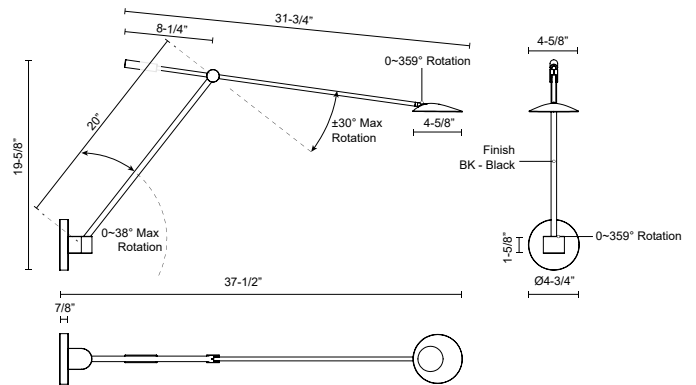

## SPECIFICATION DETAILS

<b>Fixture Dimensions</b>	W4-5/8" x H19-5/8" x E37-1/2"
<b>Light Source</b>	LED with DC Driver
<b>Wattage</b>	8W
<b>Total Lumens</b>	680lm
<b>Delivered Lumens</b>	350lm*
<b>Voltage</b>	120V
<b>Color Temperature</b>	3000K
<b>CRI (Ra)</b>	90CRI
<b>Optional Color Temps</b>	2700K - 5000K Available, Minimum Order Quantities Apply
<b>LED Rated Life</b>	50,000 hours
<b>Dimming</b>	100% - 10%, TRIAC or ELV Dimmer (Not Included)
<b>Diffuser Details</b>	Frosted acrylic diffuser
<b>Shade Details</b>	Cast Aluminum Shade
<b>Location</b>	Dry
<b>Mounting Style</b>	All Orientation; Wall;
<b>CEC Title 24 JA8</b>	Yes, JA8-2022
<b>Canopy Dimensions</b>	D4-3/4" x E7/8"
<b>Finish Option(s)</b>	Black